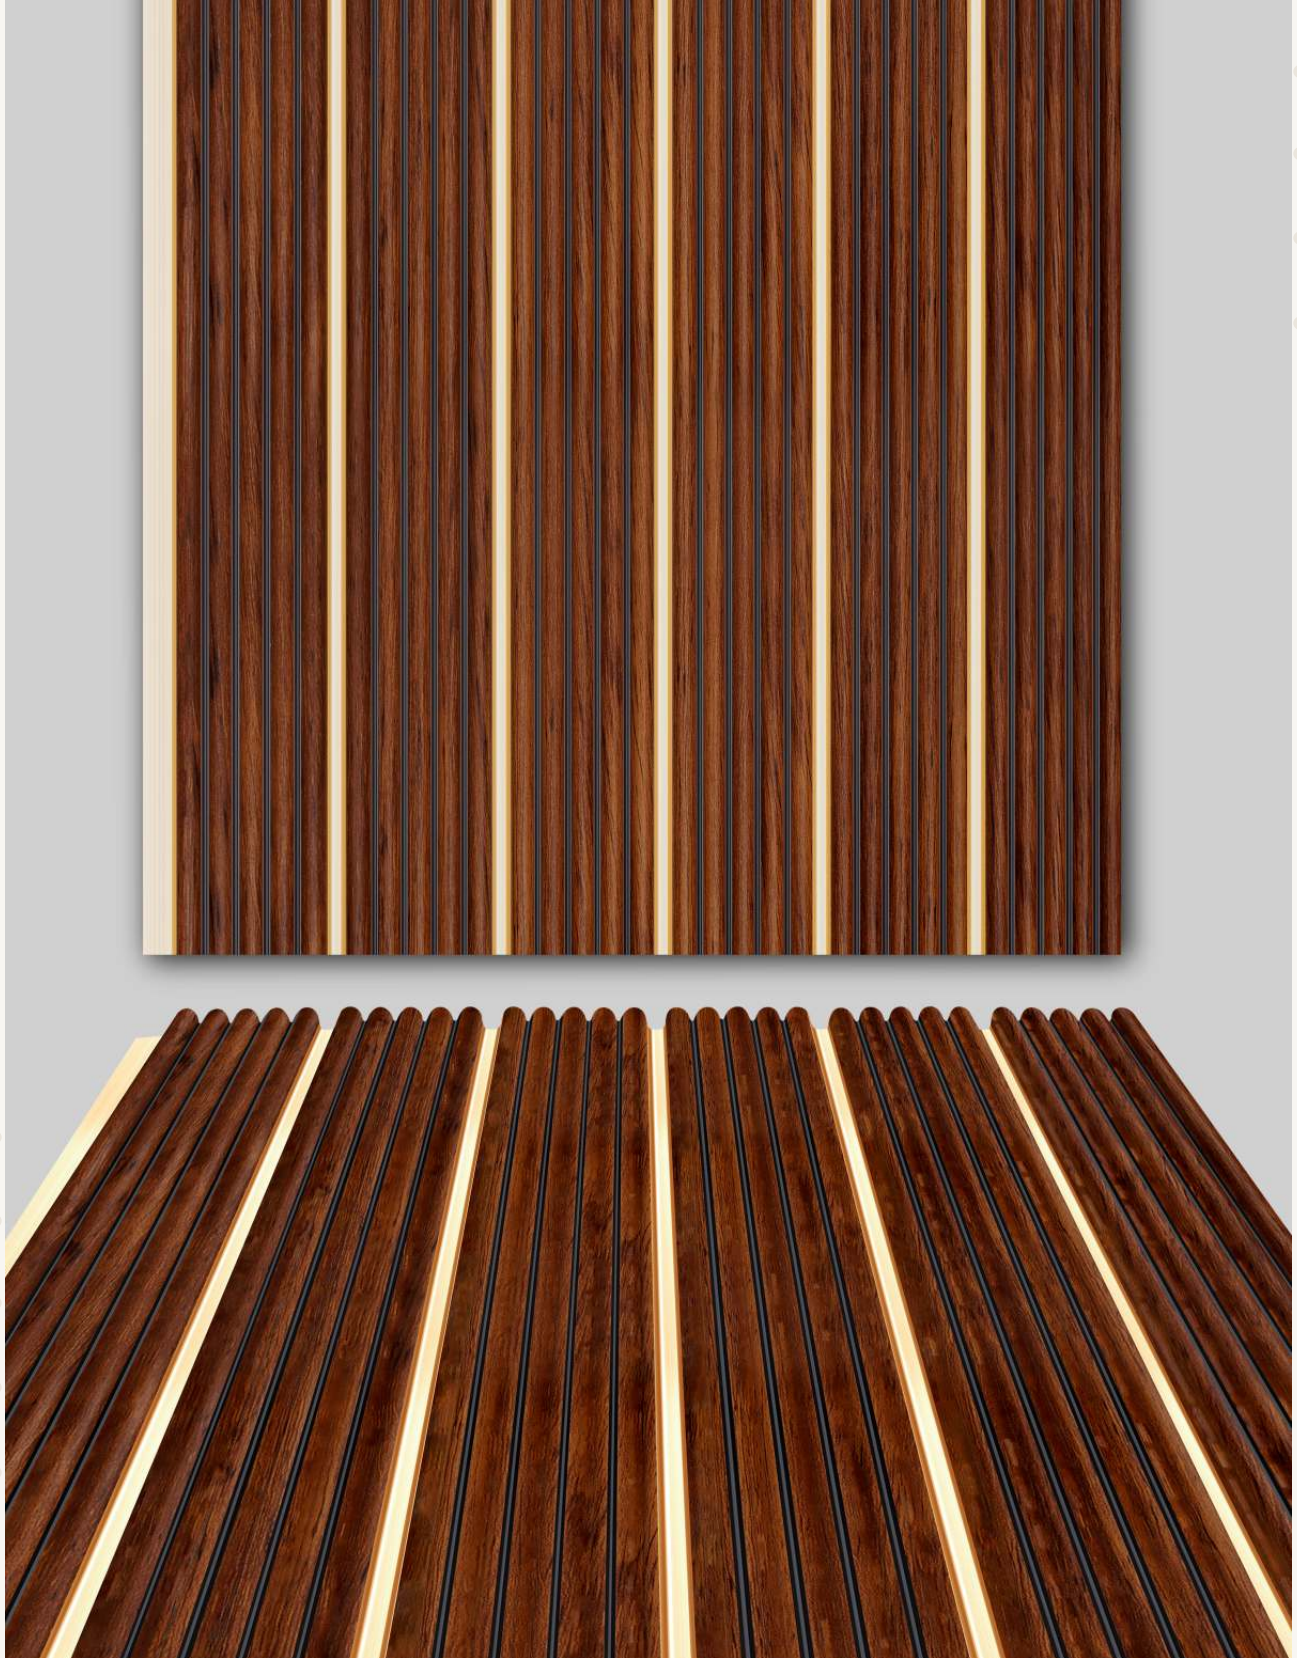

WA 2015

X *LINE*
EDITION ONE

10 INCH
WIDTH

9.5 FEET
HEIGHT

SEAMLESS
INTERLOCKING DESIGN

DURABLE & HIGH
GRADE PS

EASY TO
INSTALL

100% BORER
FREE

100% TERMITE
RESISTANCE

100% WATER
PROOF