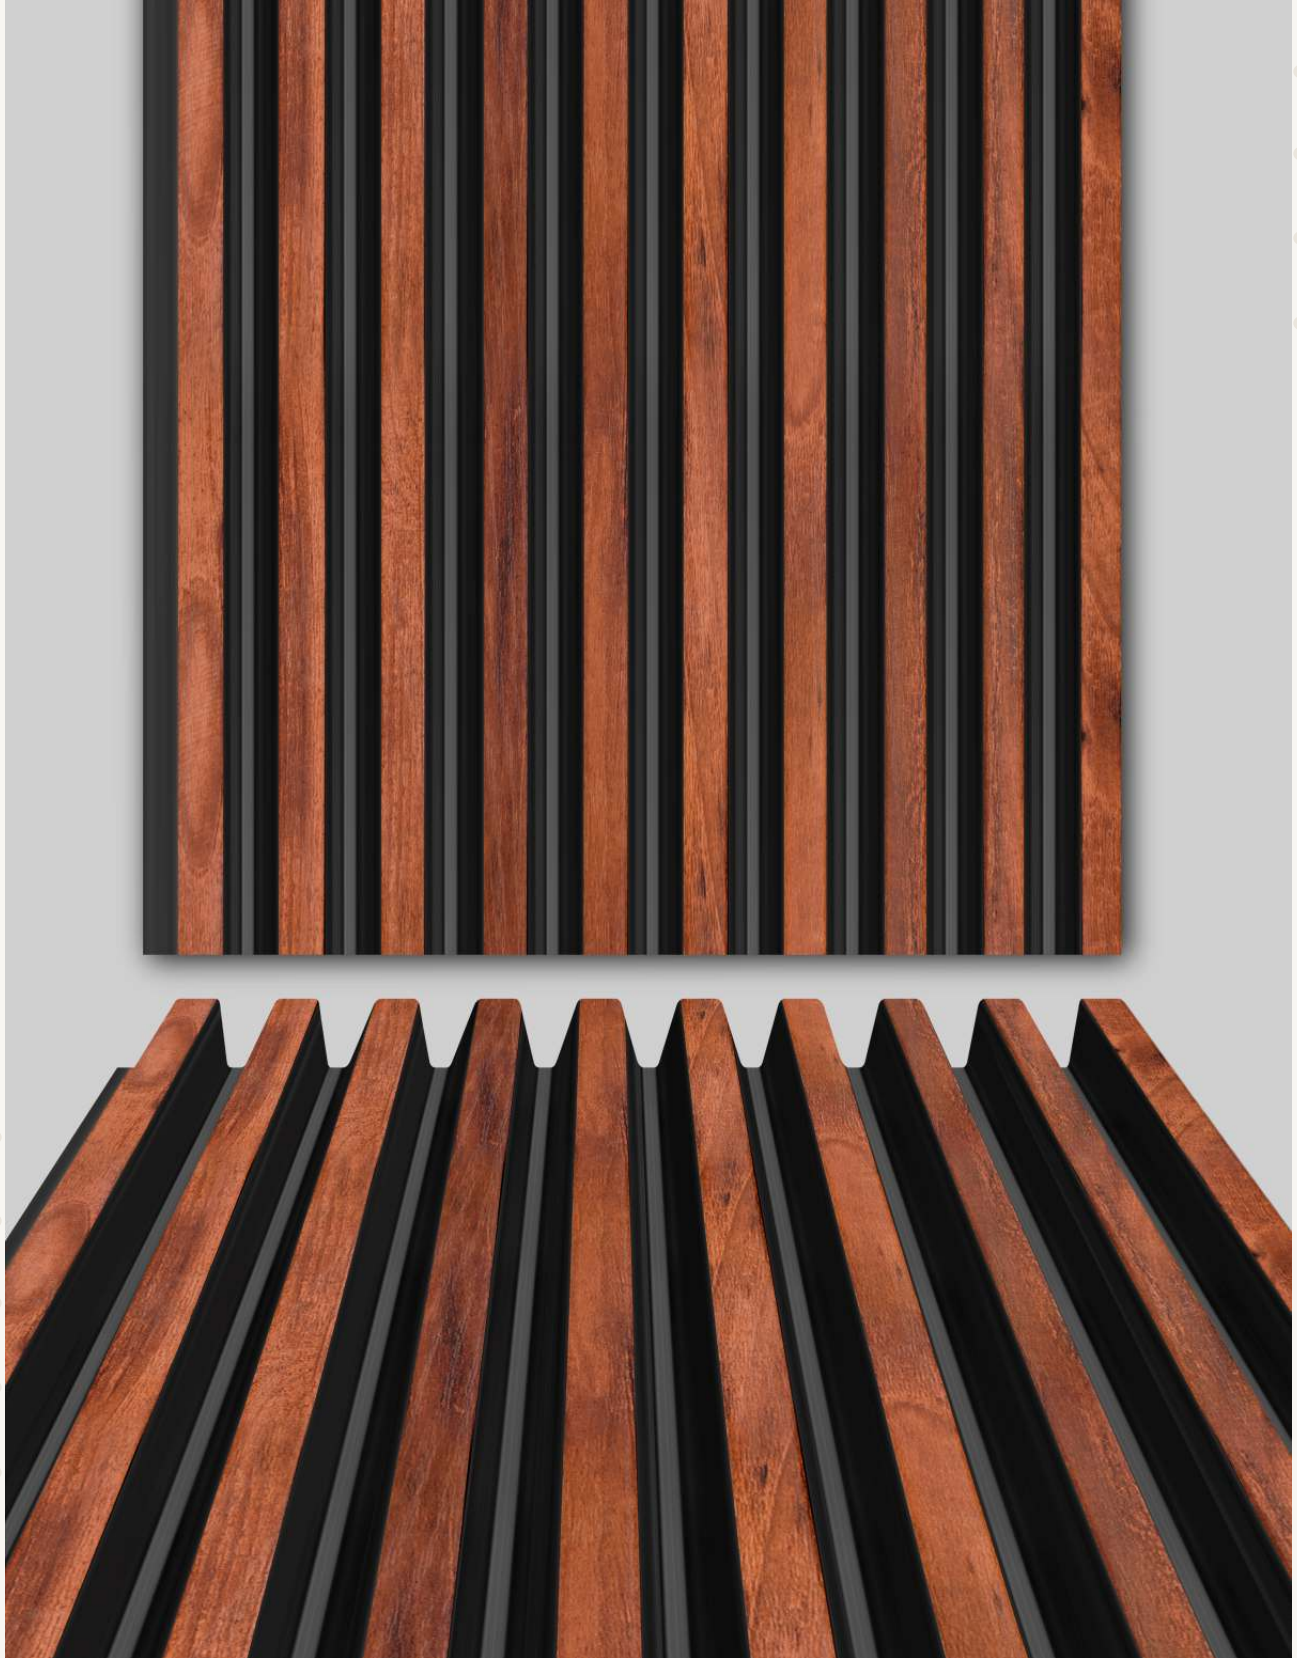

100% BORER
FREE

100% TERMITES
RESISTANCE

100% WATER
PROOF

X *LINE*
EDITION ONE

Chase
DREAMS

WA 2012

X *LINE*
EDITION ONE

 18 MM
DEPTH