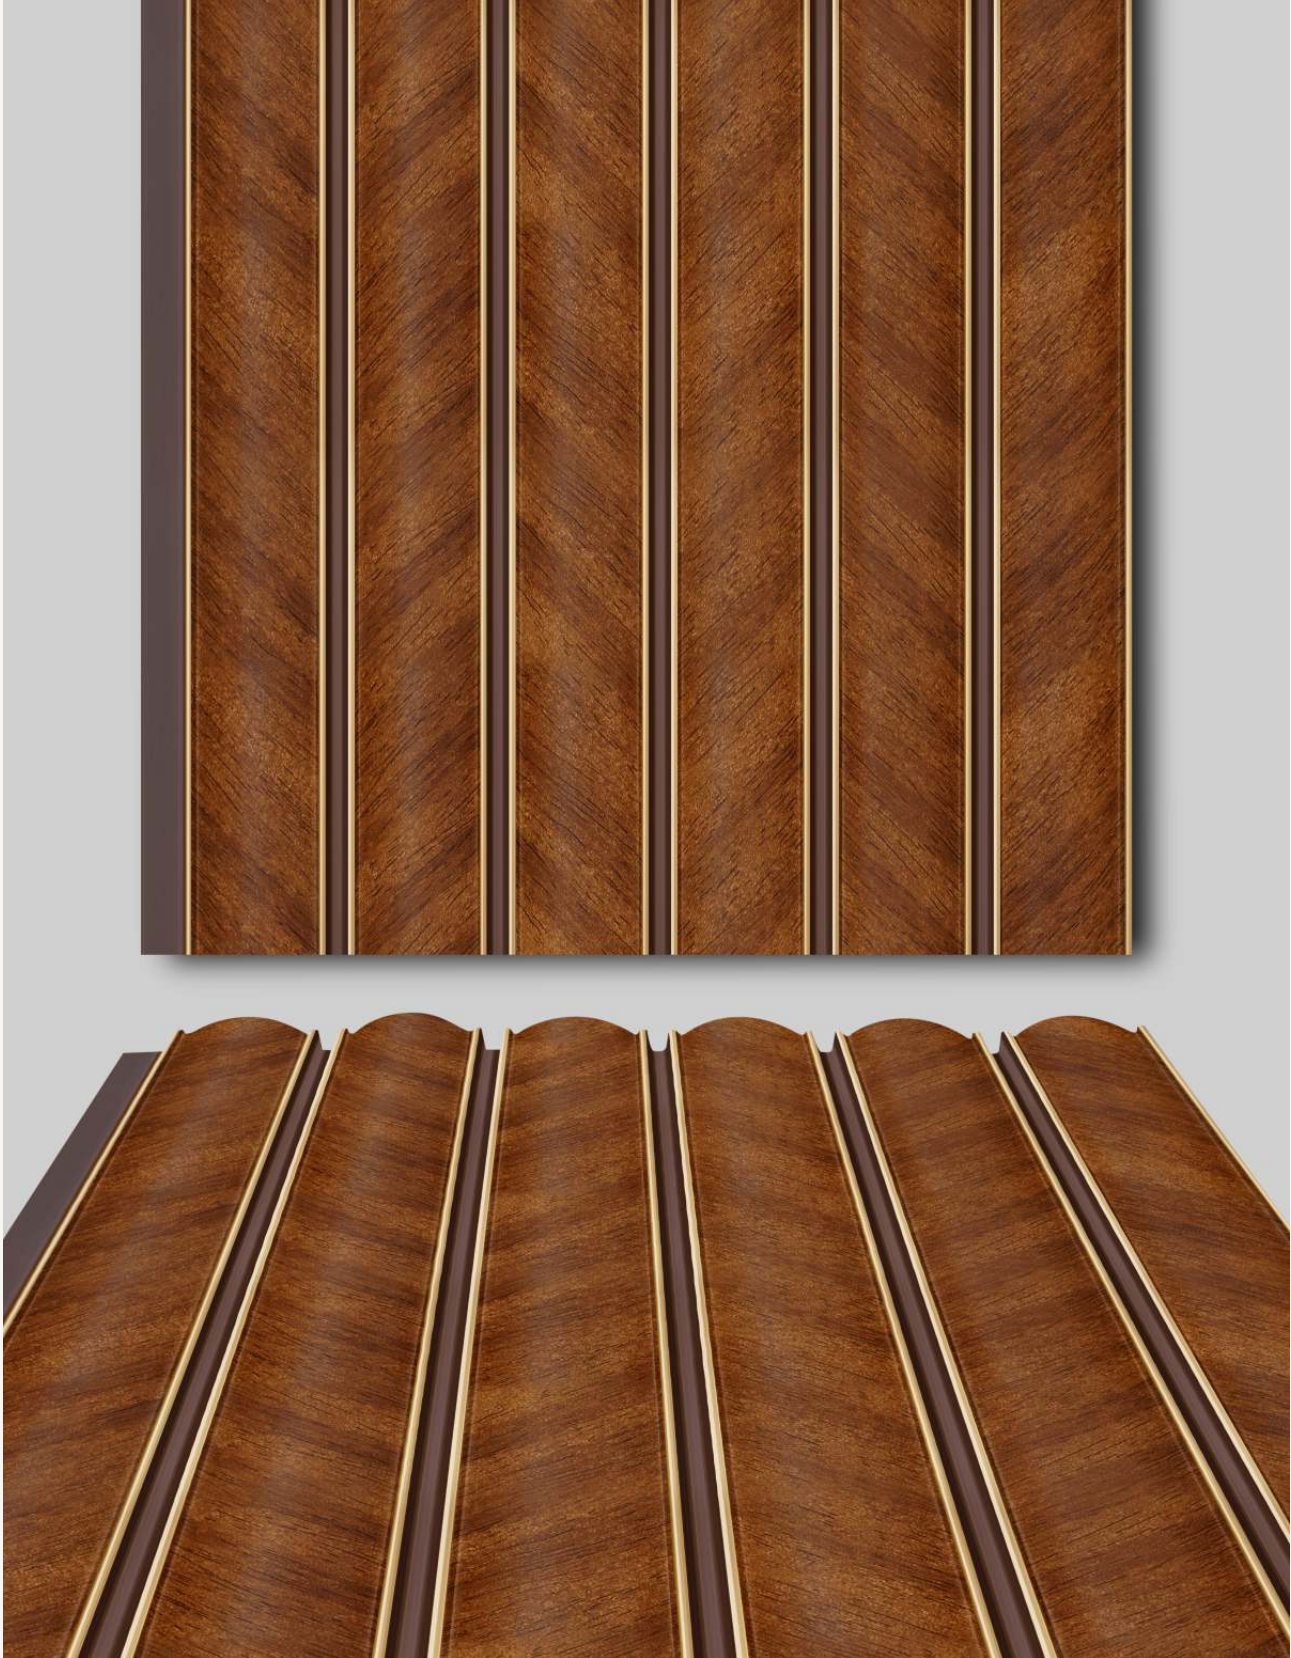

100% BORER
FREE

100% TERMITE
RESISTANCE

100% WATER
PROOF

WA 2006

X *LINE*
EDITION ONE

10 INCH
WIDTH

9.5 FEET
HEIGHT

SEAMLESS
INTERLOCKING DESIGN

DURABLE & HIGH
GRADE PS

EASY TO
INSTALL

100% BORER
FREE

100% TERMITE
RESISTANCE

100% WATER
PROOF

WA 2007

X *LINE*
EDITION ONE

10 INCH
WIDTH

9.5 FEET
HEIGHT

SEAMLESS
INTERLOCKING DESIGN

DURABLE & HIGH
GRADE PS

EASY TO
INSTALL

100% BORER
FREE

100% TERMITE
RESISTANCE

100% WATER
PROOF

WA 2008