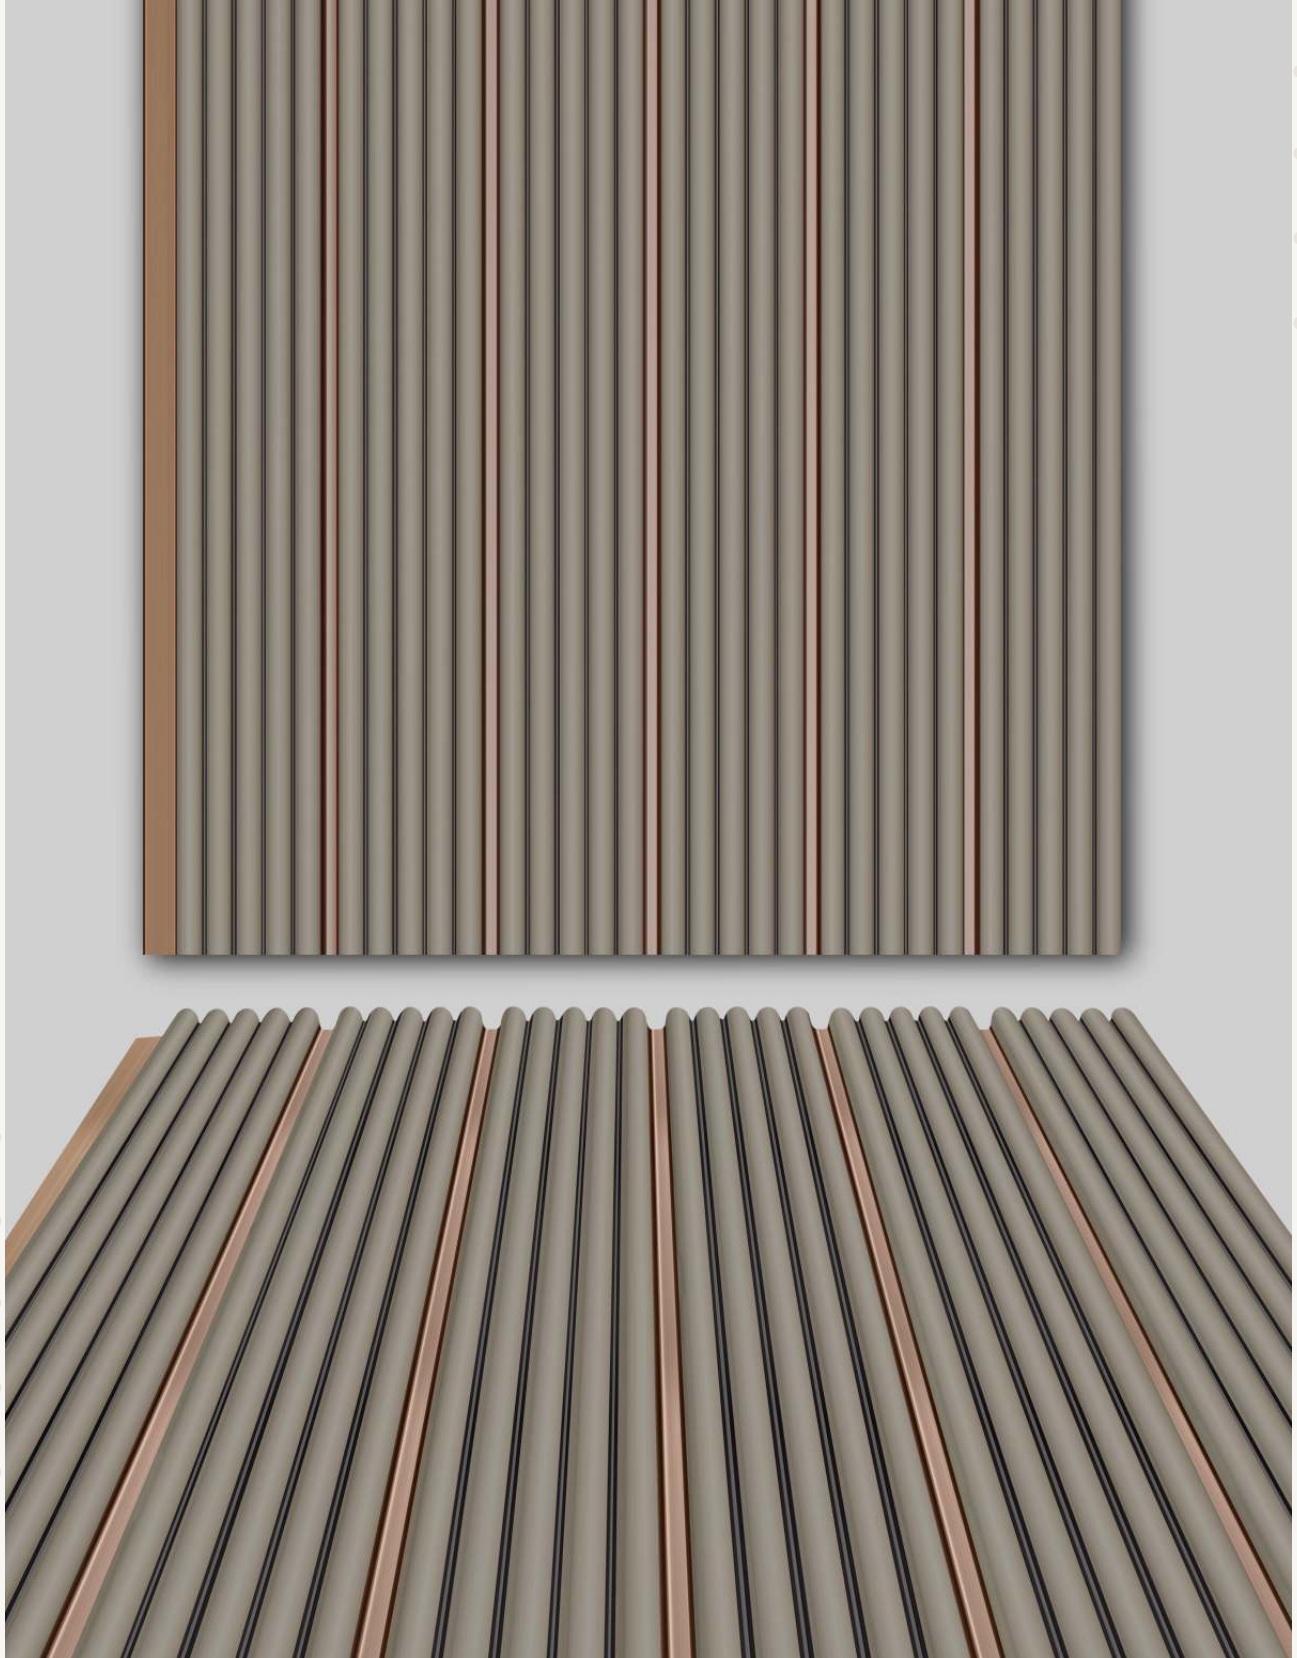

X *LINE*
EDITION ONE

10 INCH
WIDTH

9.5 FEET
HEIGHT

SEAMLESS
INTERLOCKING DESIGN

DURABLE & HIGH
GRADE PS

EASY TO
INSTALL

100% BORER
FREE

100% TERMITE
RESISTANCE

100% WATER
PROOF

WA 2017

X *LINE*
EDITION ONE

10 INCH
WIDTH

9.5 FEET
HEIGHT

SEAMLESS
INTERLOCKING DESIGN

DURABLE & HIGH
GRADE PS

EASY TO
INSTALL

100% BORER
FREE

100% TERMITE
RESISTANCE

100% WATER
PROOF

WA 2018

X *LINE*
EDITION ONE

10 INCH
WIDTH

9.5 FEET
HEIGHT

SEAMLESS
INTERLOCKING DESIGN