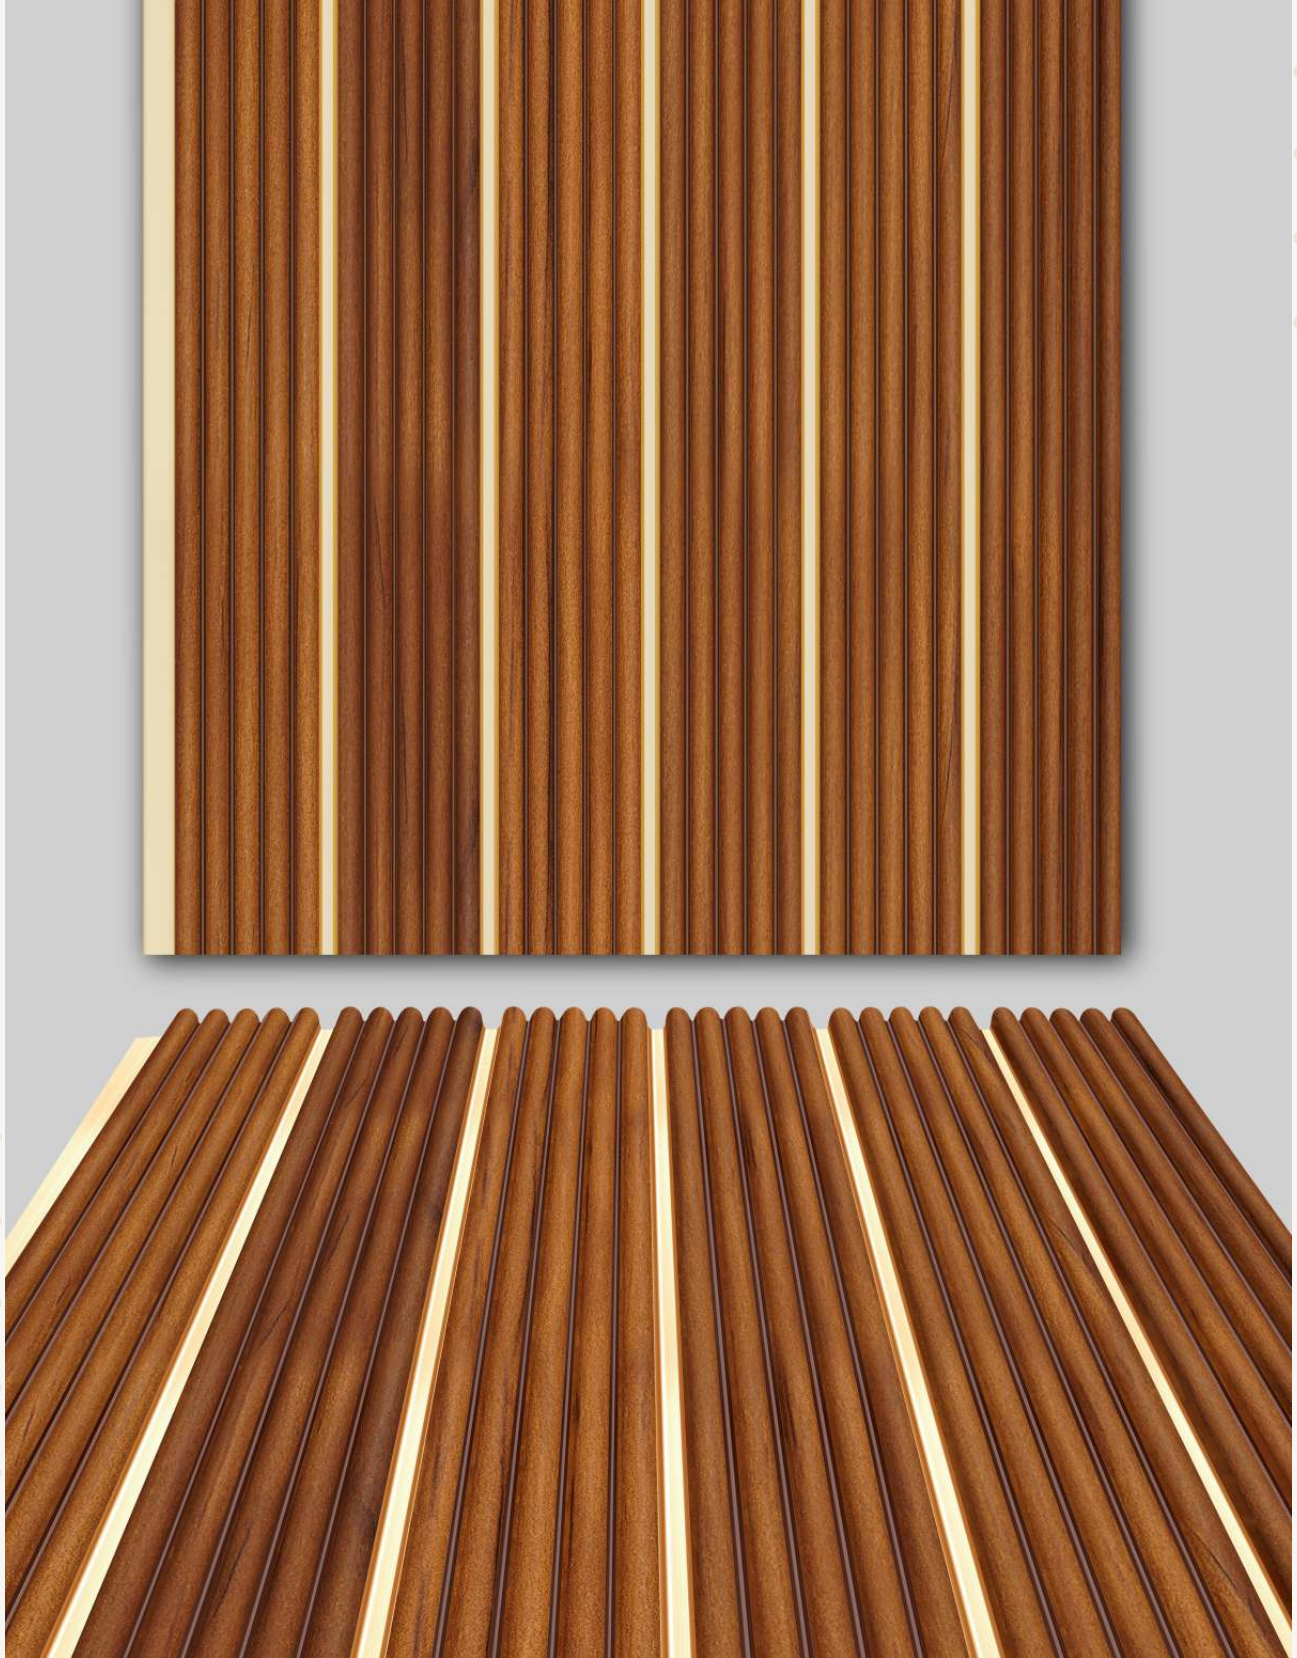

9.5 FEET
HEIGHT

SEAMLESS
INTERLOCKING DESIGN

DURABLE & HIGH
GRADE PS

EASY TO
INSTALL

100% BORER
FREE

100% TERMITE
RESISTANCE

100% WATER
PROOF

WA 2016