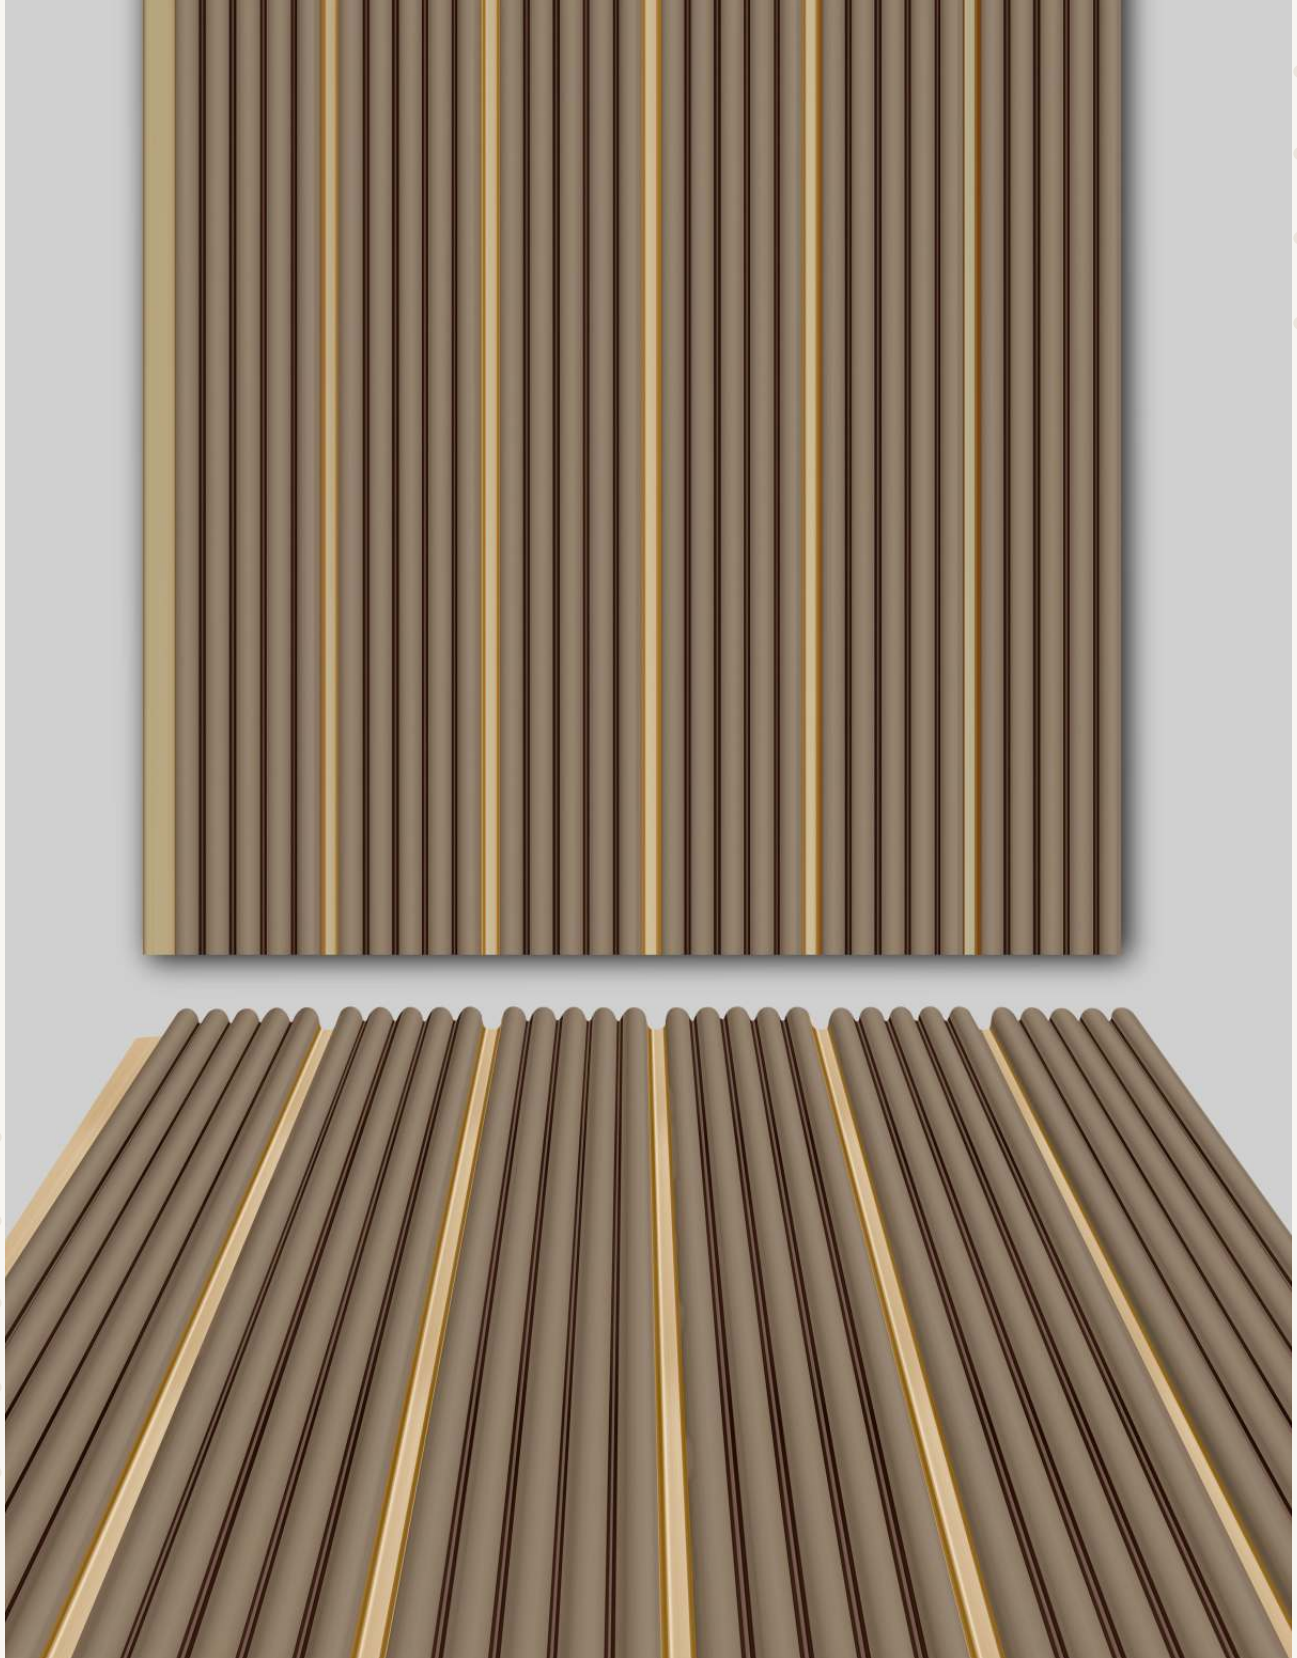

9.5 FEET
HEIGHT

SEAMLESS
INTERLOCKING DESIGN

DURABLE & HIGH
GRADE PS

EASY TO
INSTALL

100% BORER
FREE

100% TERMITE
RESISTANCE

100% WATER
PROOF

WA 2016

X *LINE*
EDITION ONE

10 INCH
WIDTH

9.5 FEET
HEIGHT

SEAMLESS
INTERLOCKING DESIGN

DURABLE & HIGH
GRADE PS

EASY TO
INSTALL

100% BORER
FREE

100% TERMITE
RESISTANCE

100% WATER
PROOF

WA 2017

X *LINE*
EDITION ONE

10 INCH
WIDTH

9.5 FEET
HEIGHT

SEAMLESS
INTERLOCKING DESIGN

DURABLE & HIGH
GRADE PS

EASY TO
INSTALL