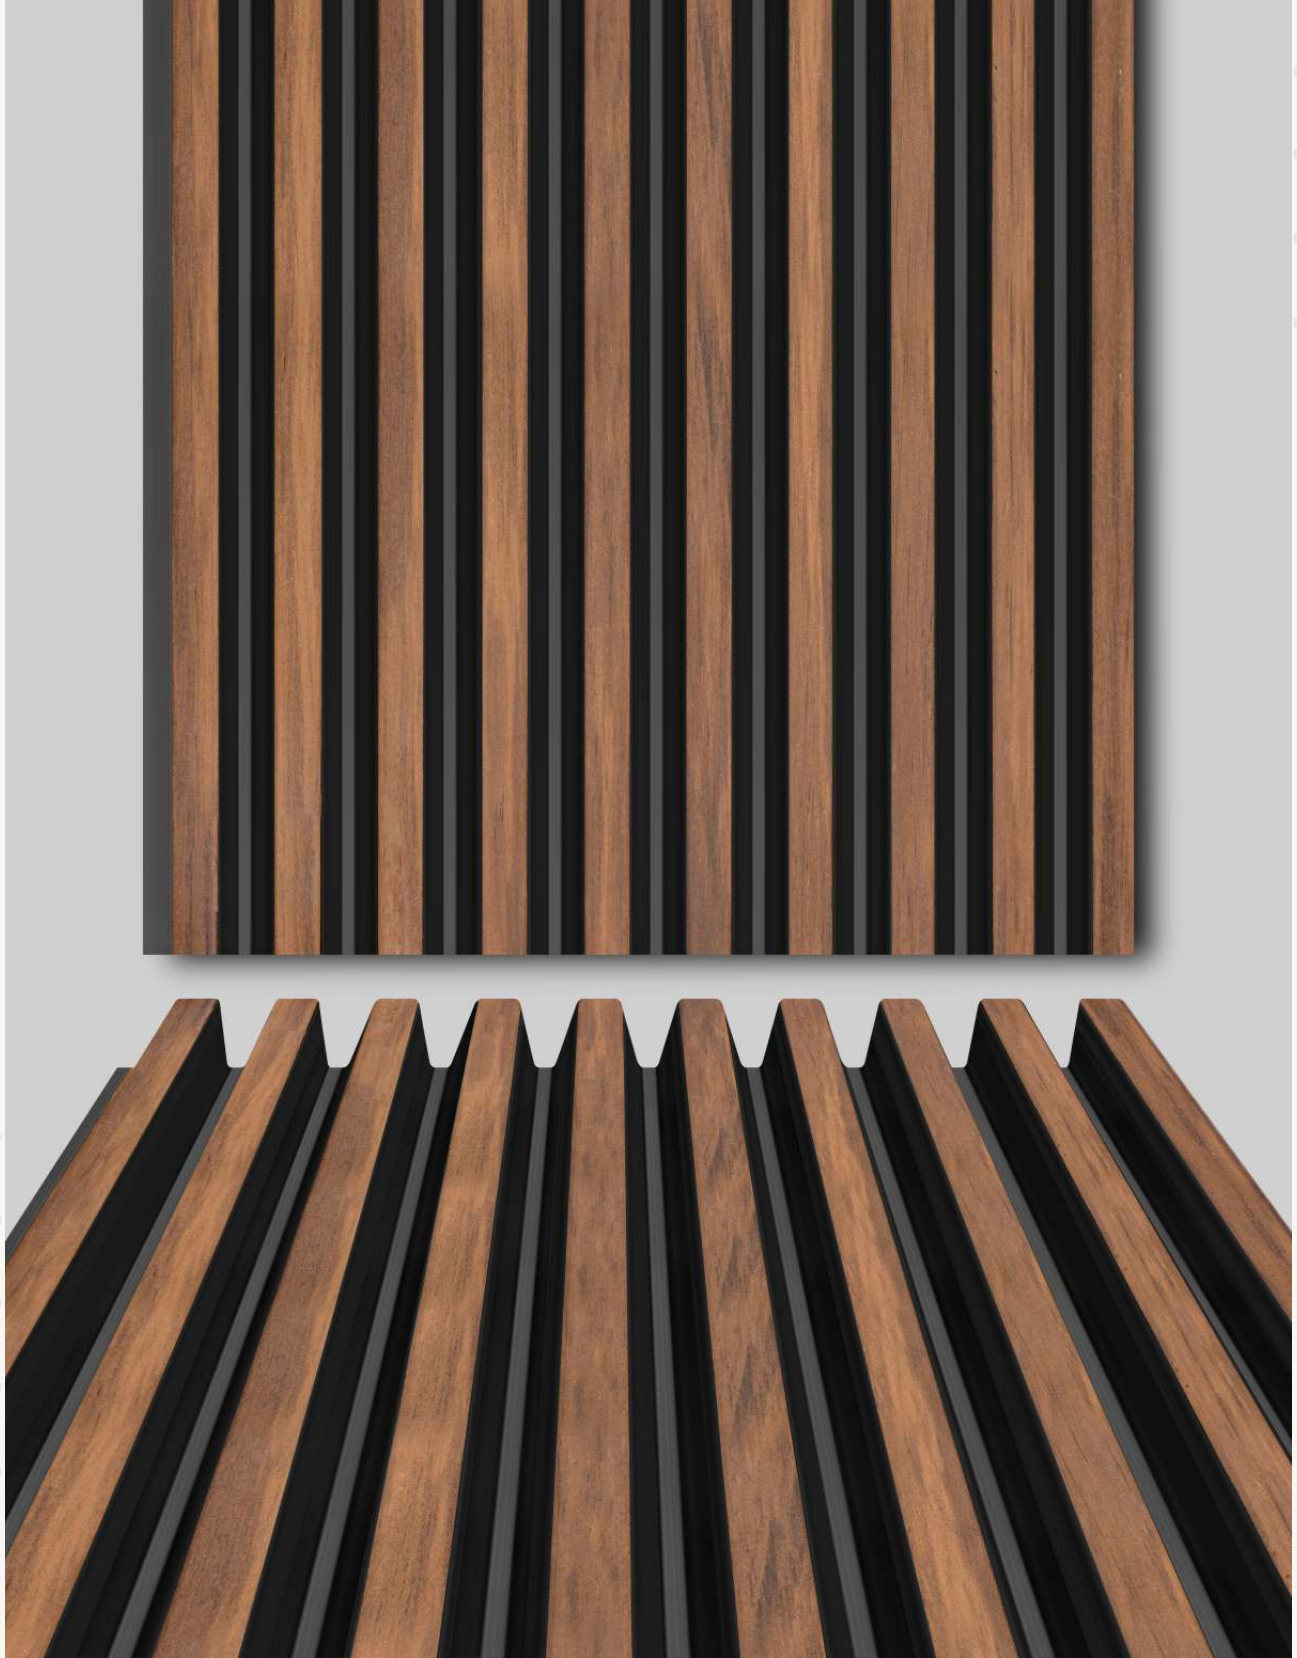

WA 2009 ◆

X *LINE*
EDITION ONE

18mm
↓
18 MM
DEPTH

10
← INCH →
10 INCH
WIDTH

9.5 FEET
↑
9.5 FEET
HEIGHT

SEAMLESS
INTERLOCKING DESIGN

DURABLE & HIGH
GRADE PS

EASY TO
INSTALL

100% BORER
FREE

100% TERMITE
RESISTANCE

100% WATER
PROOF